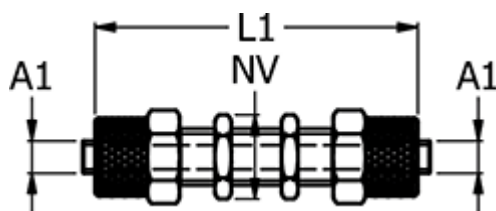

Article number: 5861250010

Description: Push-on fitting 12.500-10, metal $\text{\O}10/8$
Bulkhead

Measures

Hose diameter A1	= 10/8
L1	= 50
NV	= 17
Thread A2	= M14x1